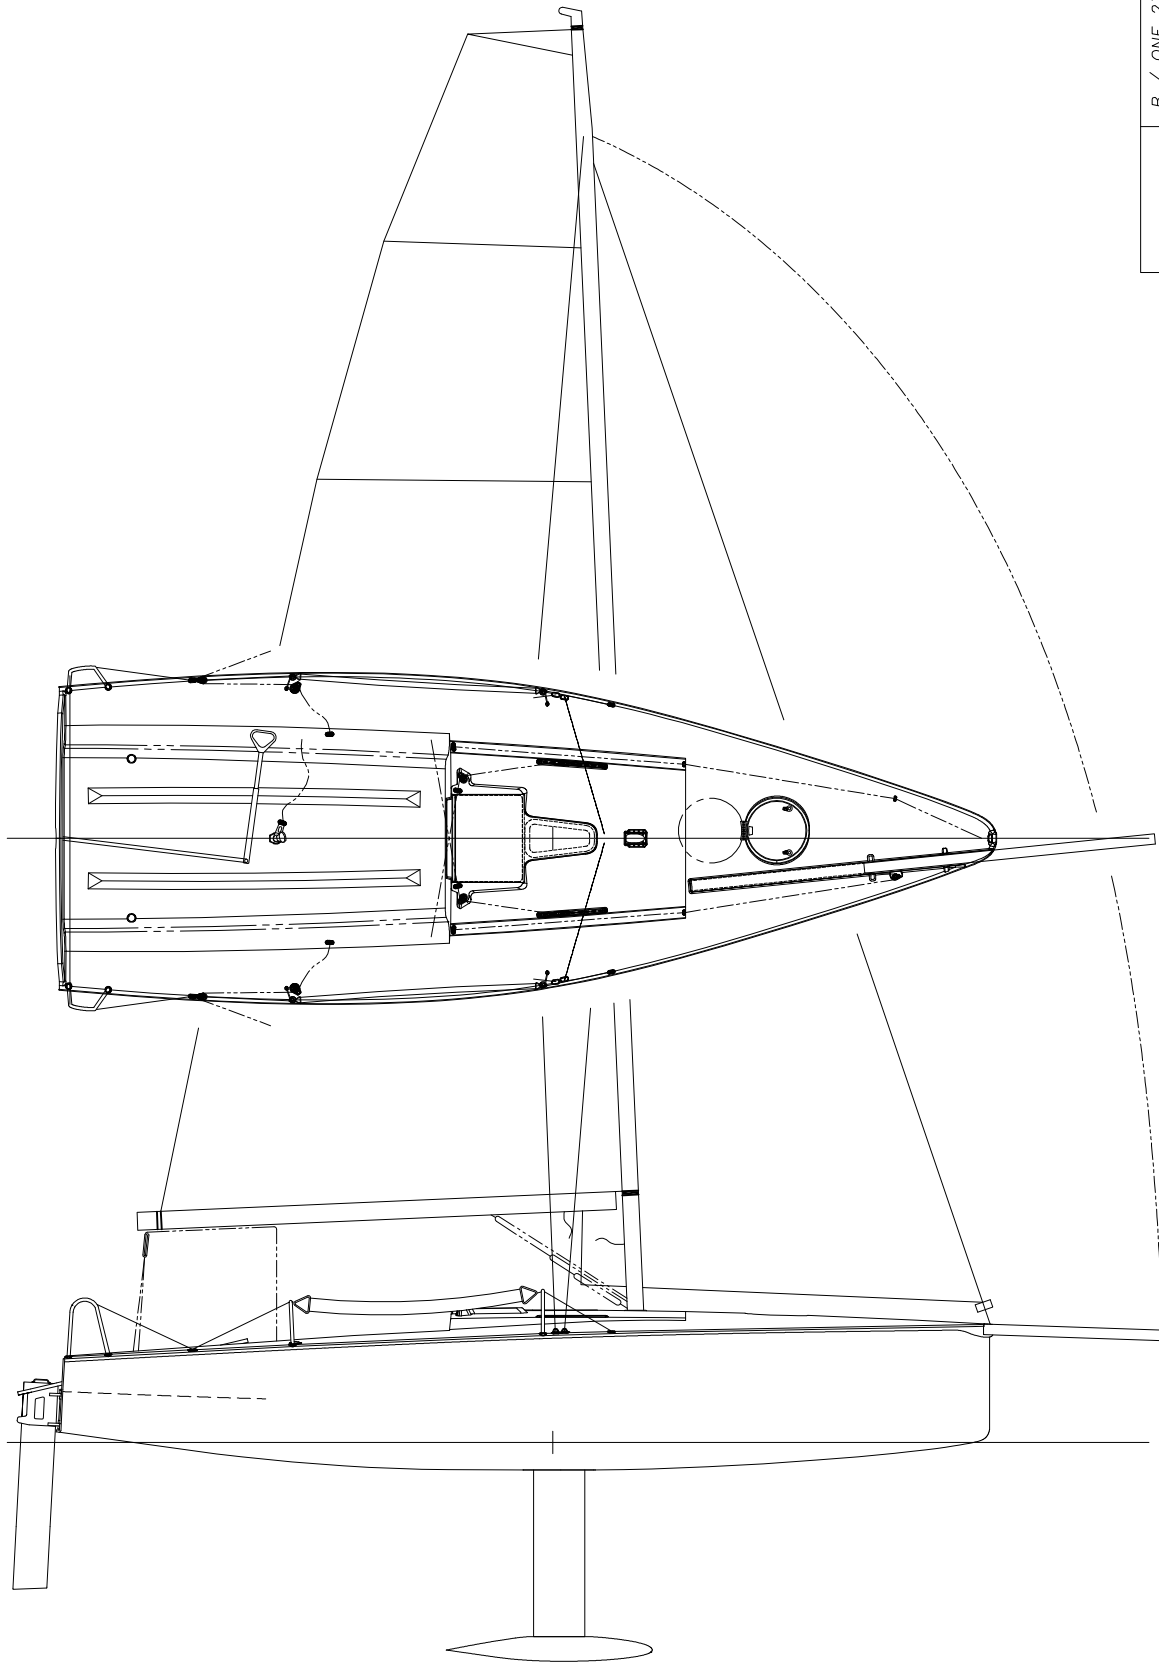

COPYRIGHT

B / ONE 23' SPORT BOAT
SCALE: NOT TO SCALE
DESIGN No. 750
TITLE: PROMID SAILPLAN
DRAWING No. 1204

FARR
YACHT DESIGN