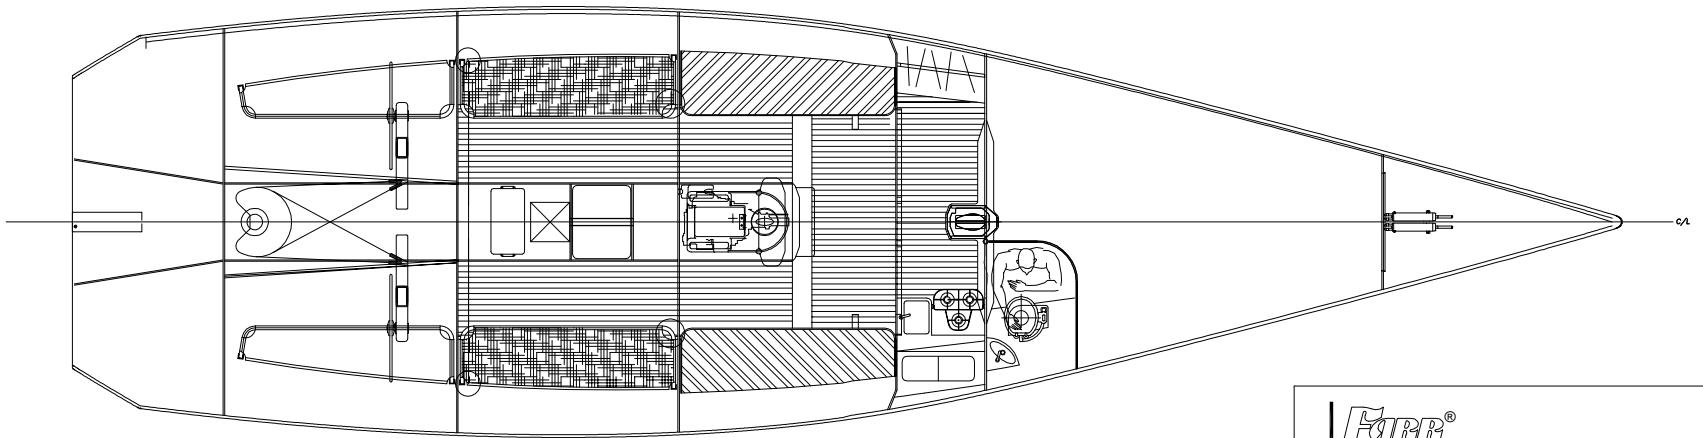

COPYRIGHT

 FARR YACHT DESIGN, LTD.	
TRANSPAC 52	
© 12/05/05	
SCALE NOT TO SCALE	DESIGN No. 590
TITLE PROMO INTERIOR	DRAWING No. 590 PR 109