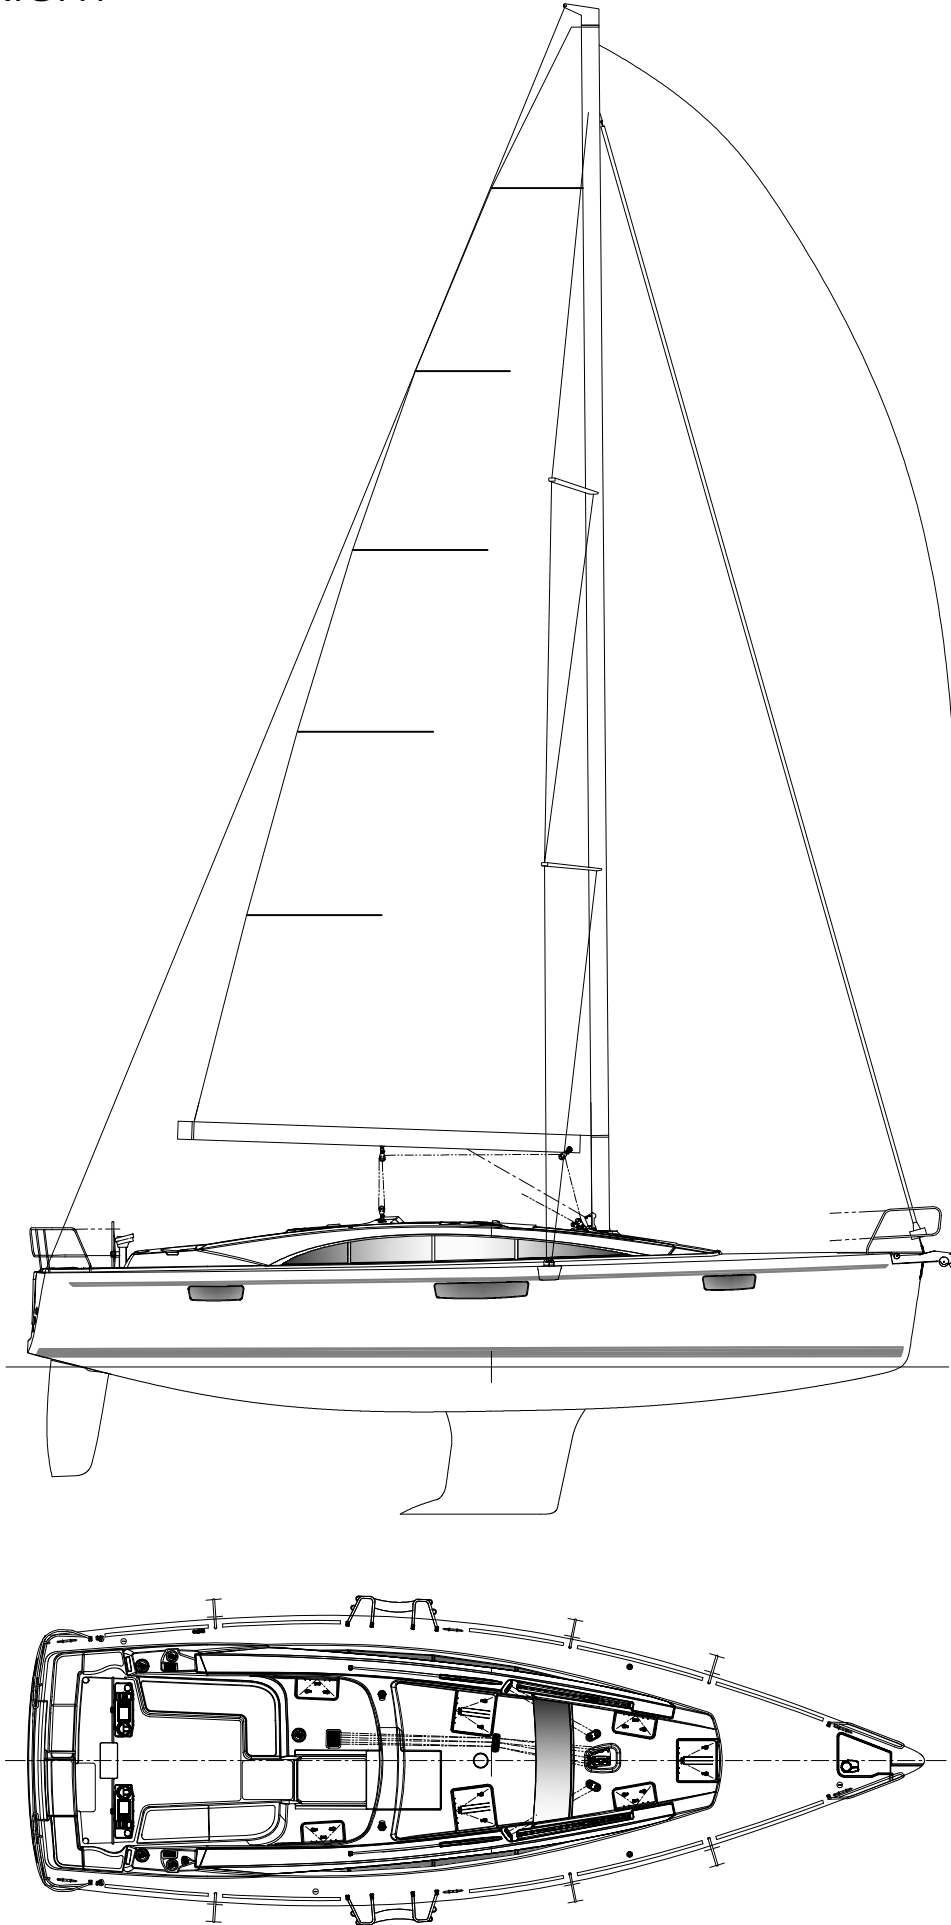

COPYRIGHT

VISION 42

FARR
YACHT DESIGN

© JUNE 12, 2012

DESIGN No. 739

DRAWING No. 1204_A

SCALE NOT TO SCALE

TITLE PROMO SAILPLAN