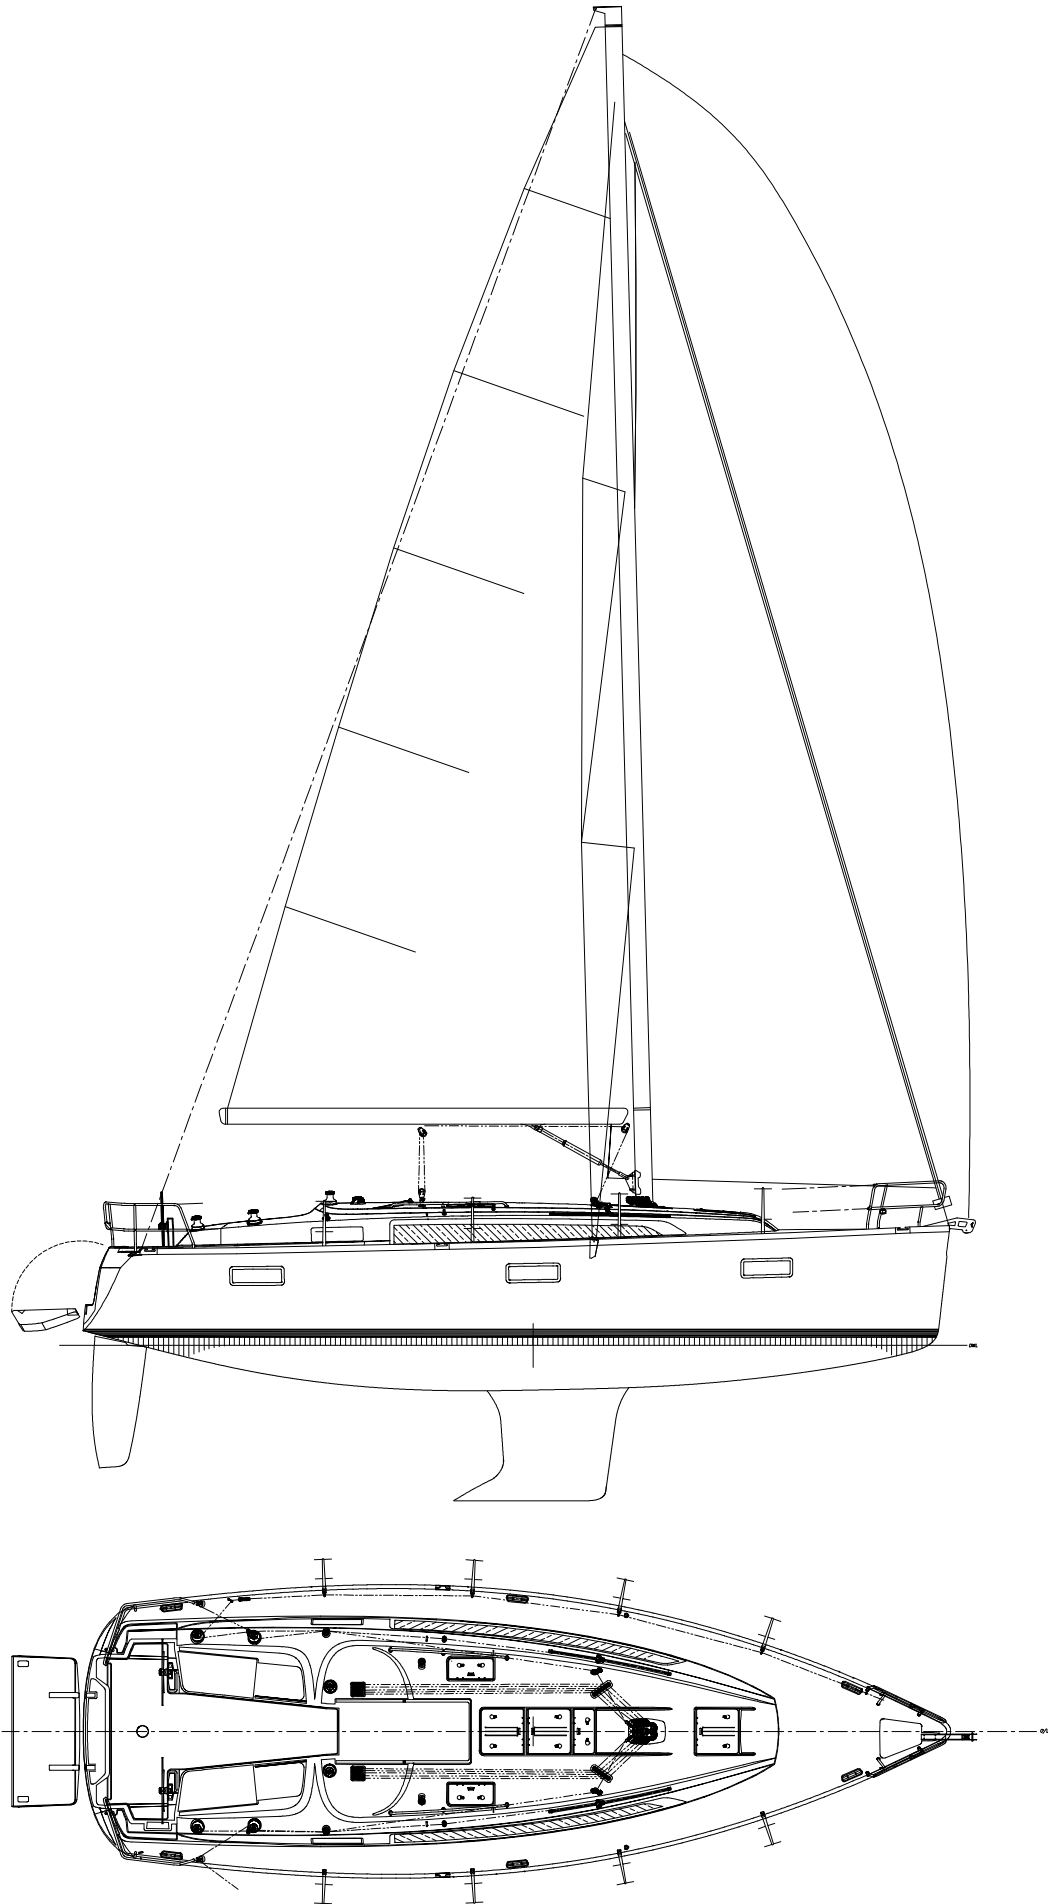

COPYRIGHT

CRUISER 37

©COPYRIGHT MAY 22, 2013

DESIGN No. 726M

DRAWING No. 1202

SCALE NOT TO SCALE

TITLE PROMO DECK AND SAILPLAN

FARR
YACHT DESIGN