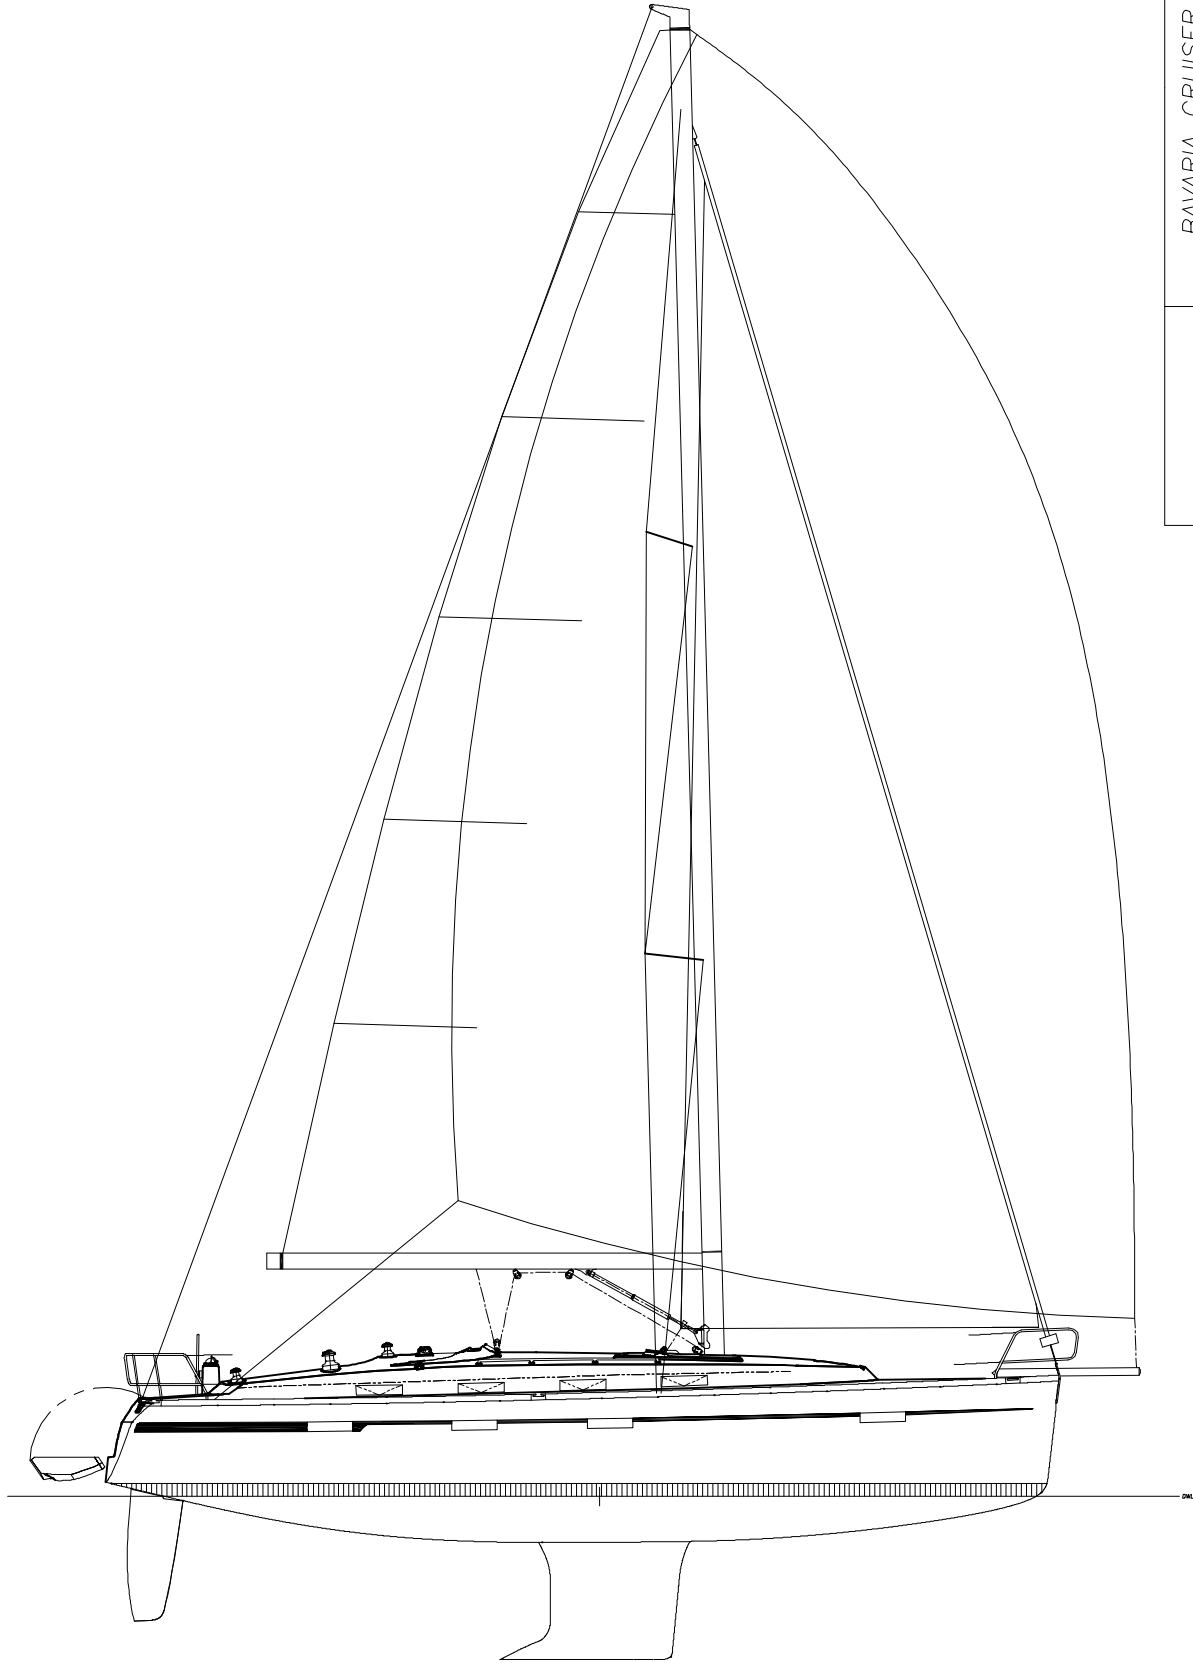

COPYRIGHT

BAVARIA CRUISER 40	
©	MAY 18, 2010
SCALE	NOT TO SCALE
DESIGN No.	720
TITLE	PROMO SAILPLAN
DRAWING No.	54_0511_A

**FARR**  
YACHT DESIGN