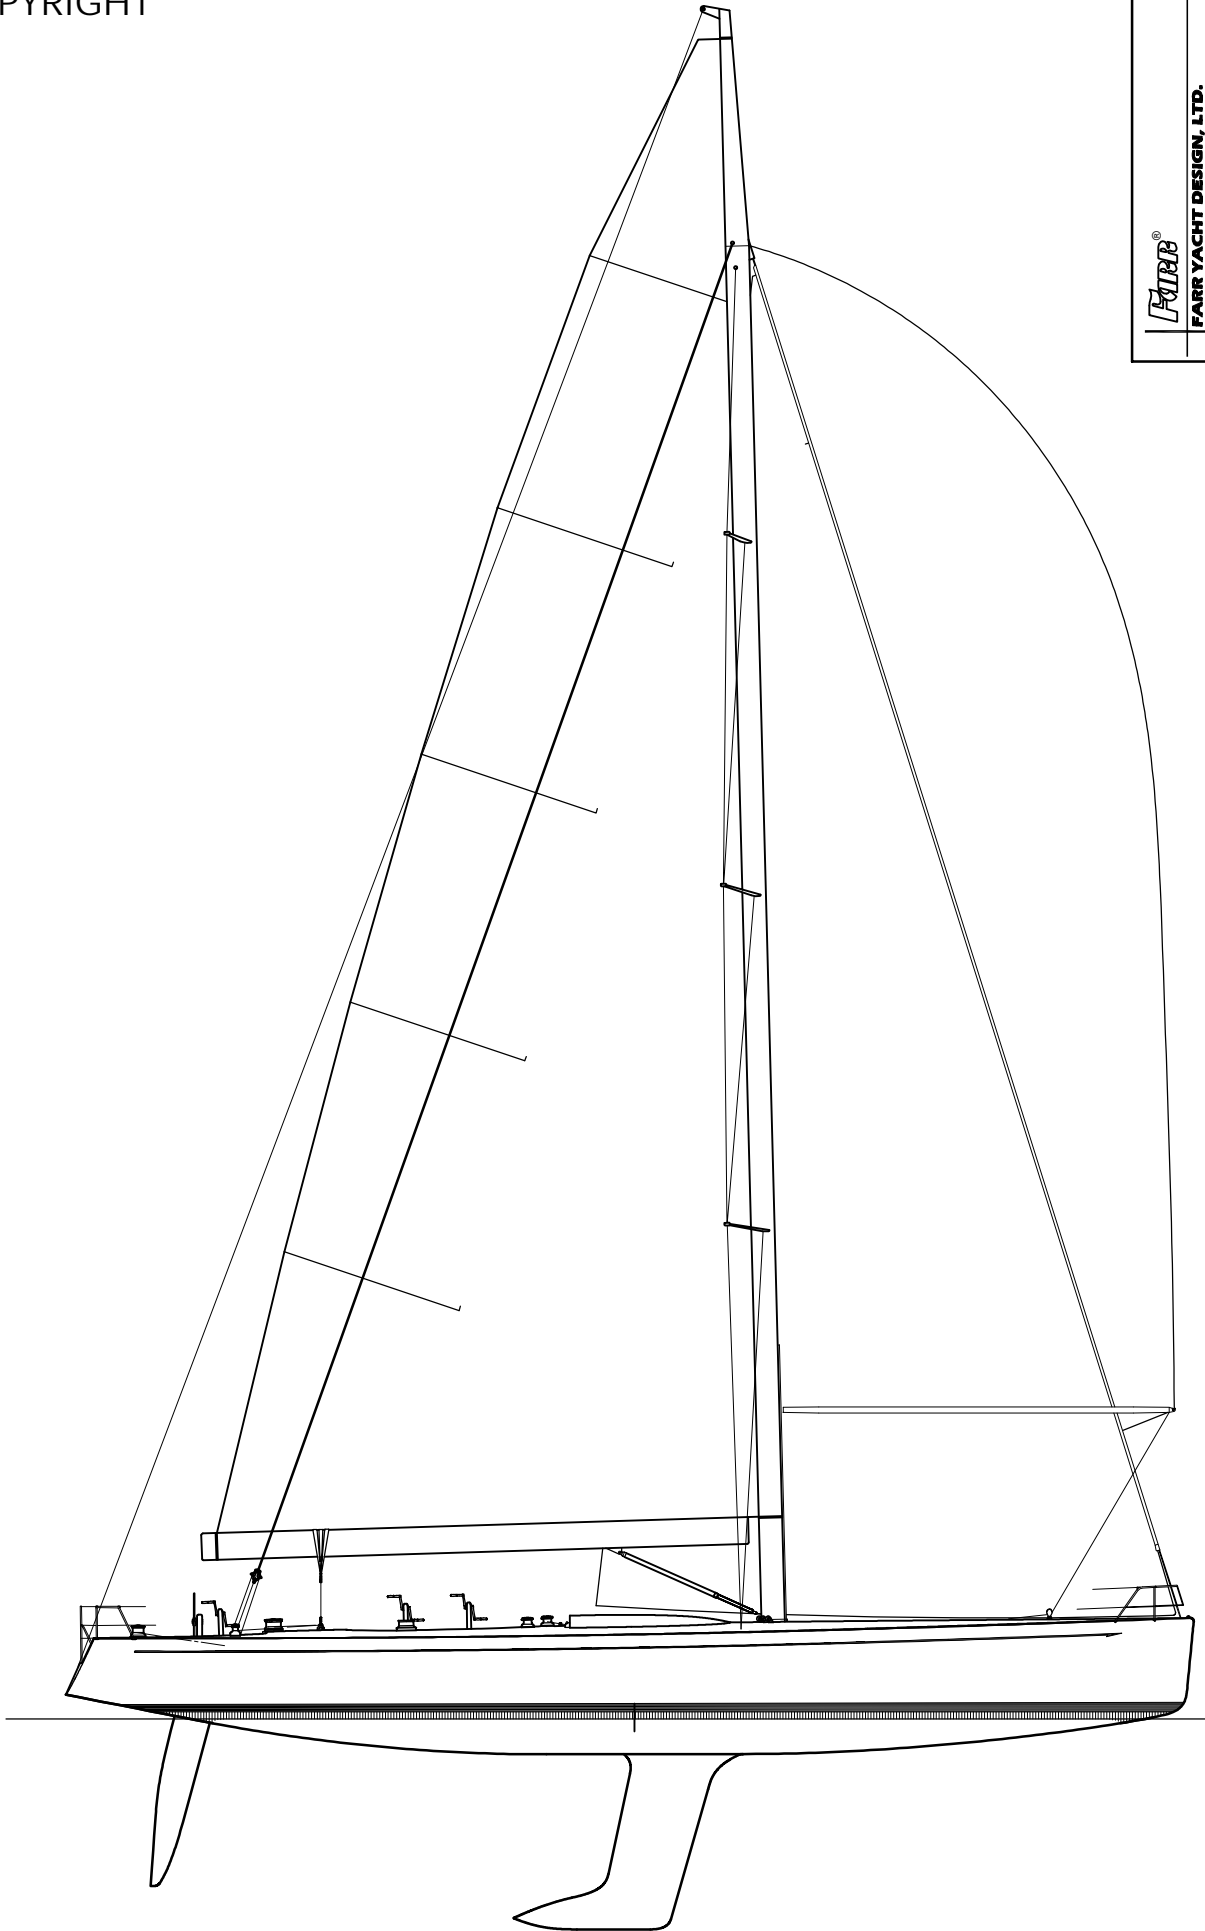

COPYRIGHT

FARR YACHT DESIGN, LTD.

70ft. FAST CRUISING/RACING YACHT

© 02/05/03

SCALE NOT TO SCALE

DESIGN No. 490

TITLE PROMO SAILPLAN

DRAWING No. 490 PR 111