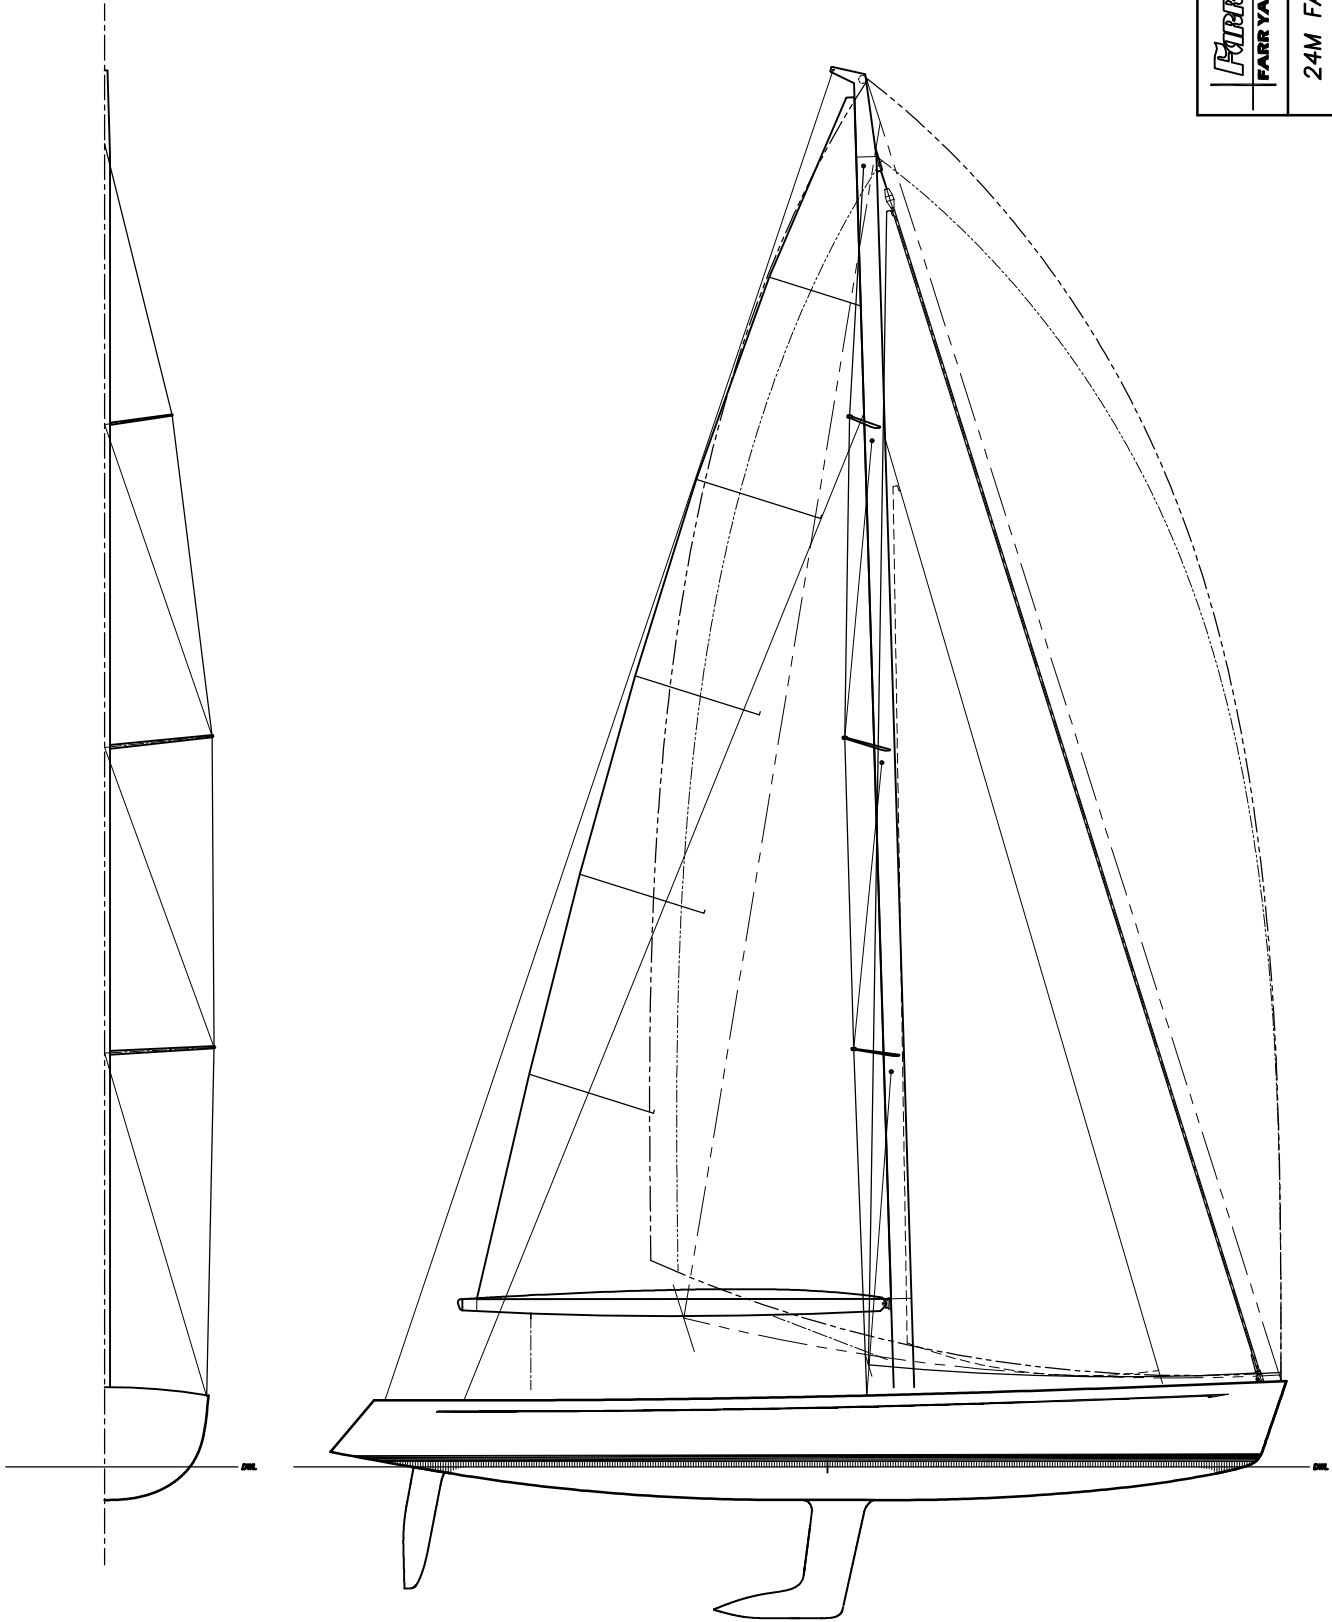

COPYRIGHT

FARR YACHT DESIGN, LTD.

24M FAST CRUISING YACHT

© 5/16/02

SCALE NOT TO SCALE DESIGN No. 489

TITLE PROMO SAILPLAN DRAWING No. 489 PR 111