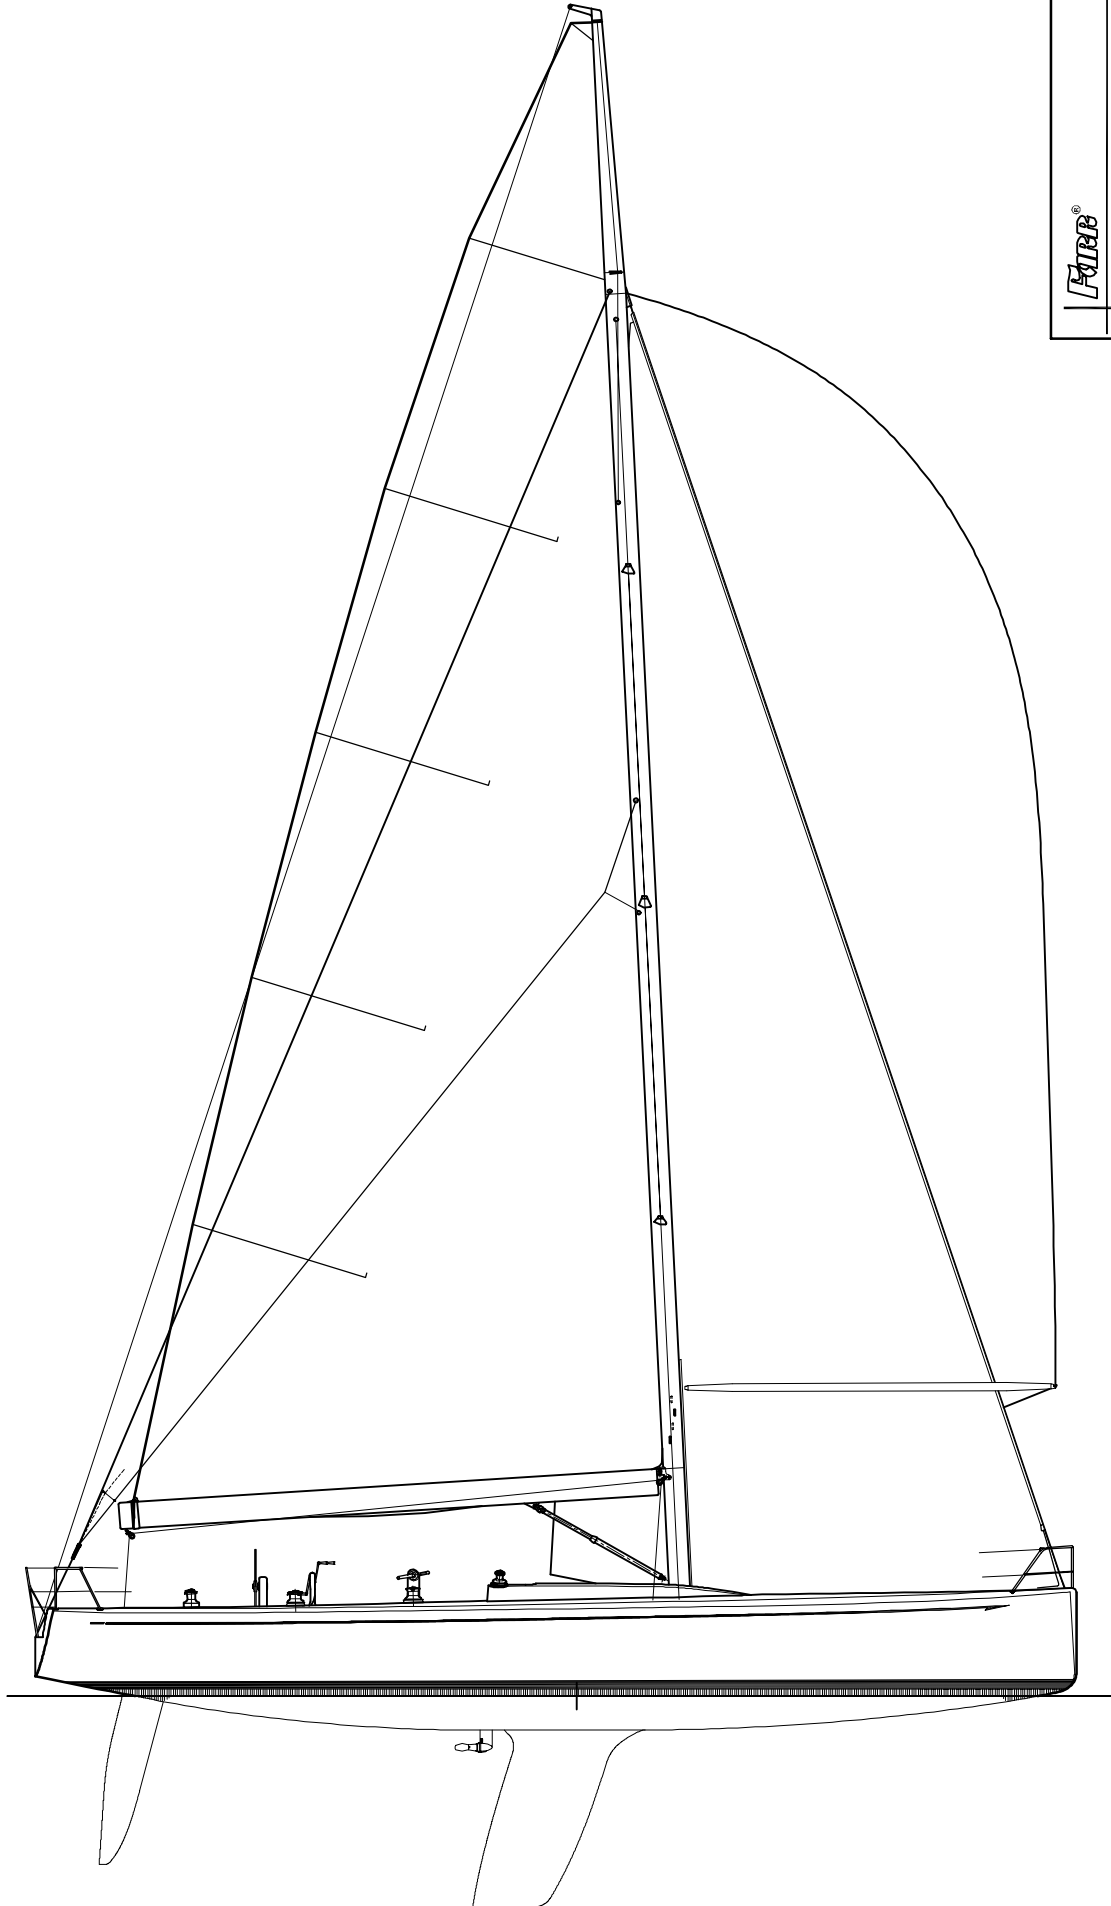

COPYRIGHT

FARR YACHT DESIGN, LTD.

50ft. IMS RACING YACHT

© 3/23/01

SCALE NOT TO SCALE

DESIGN No. 488

TITLE PROMO SAILPLAN

DRAWING No. 488 PR 111