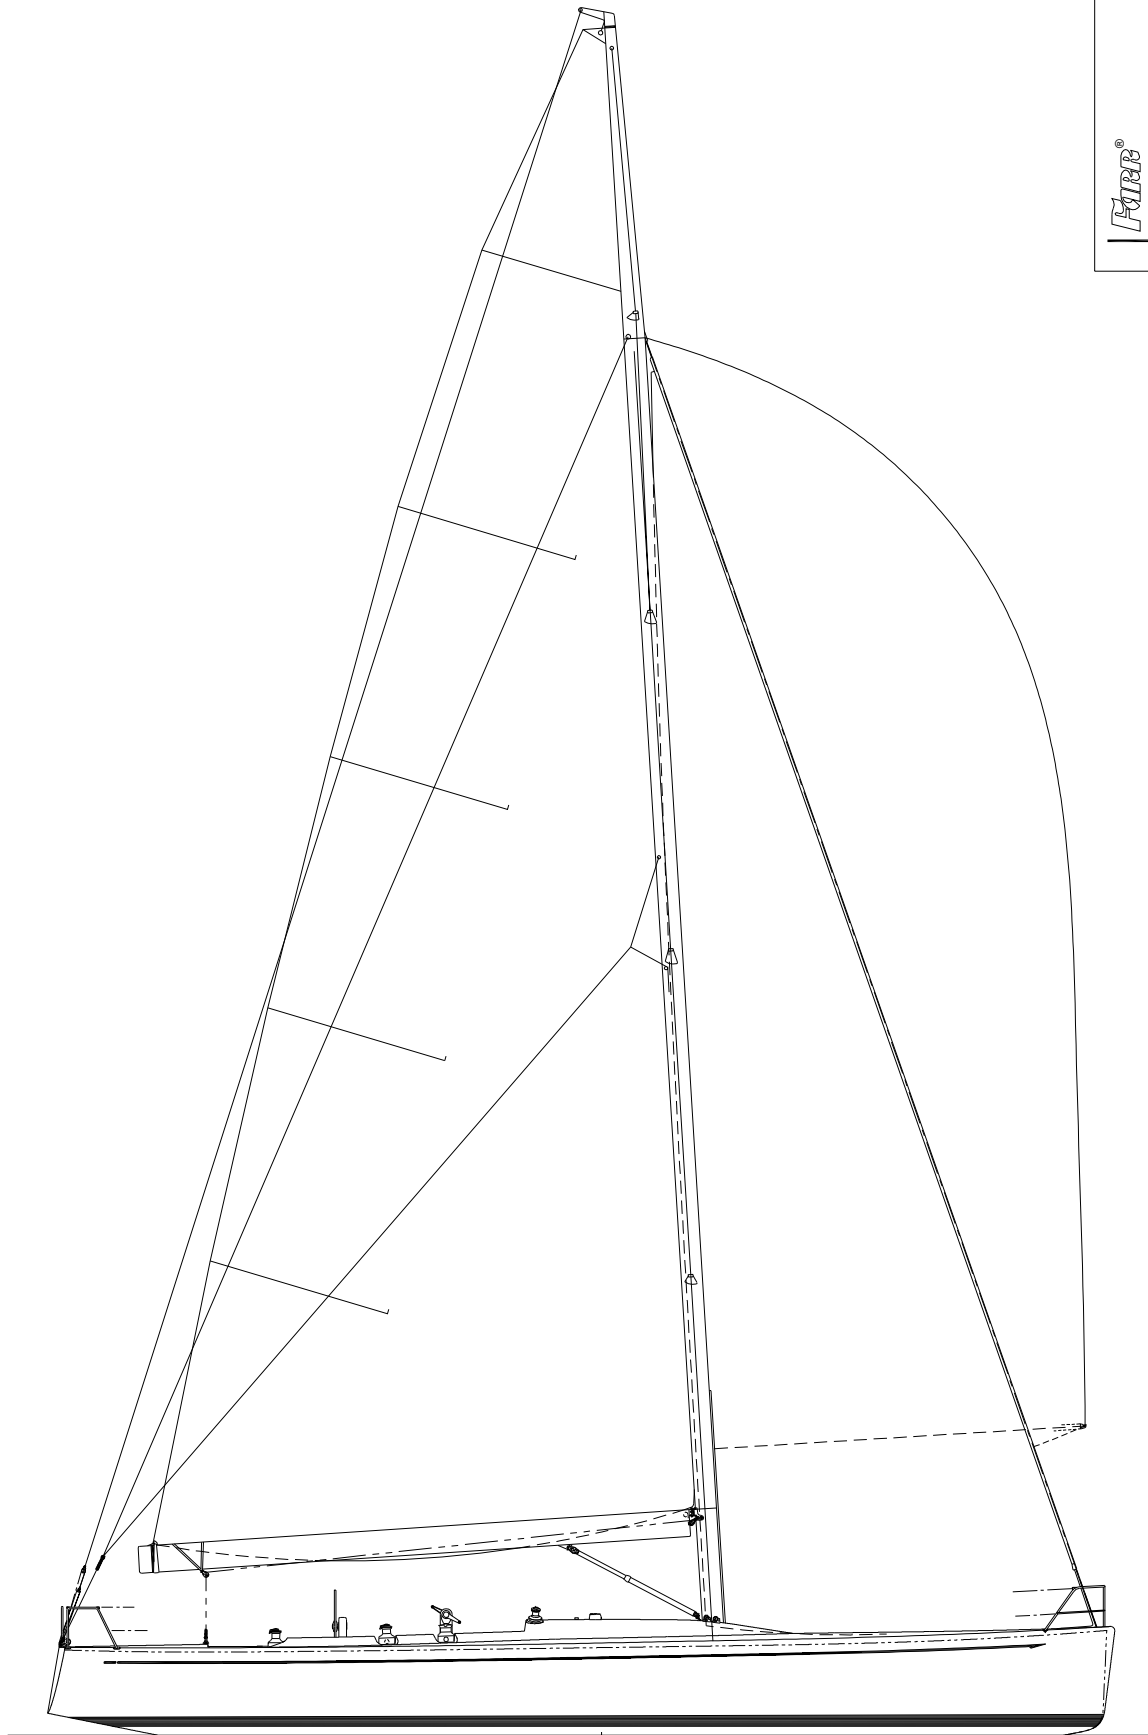

COPYRIGHT

FARR®

FARR YACHT DESIGN, LTD.

IMS CRUISER/RACER

© 3/22/00

SCALE NOT TO SCALE DESIGN No. 467

TITLE PROMO SAILPLAN DRAWING No. 467 PR 111