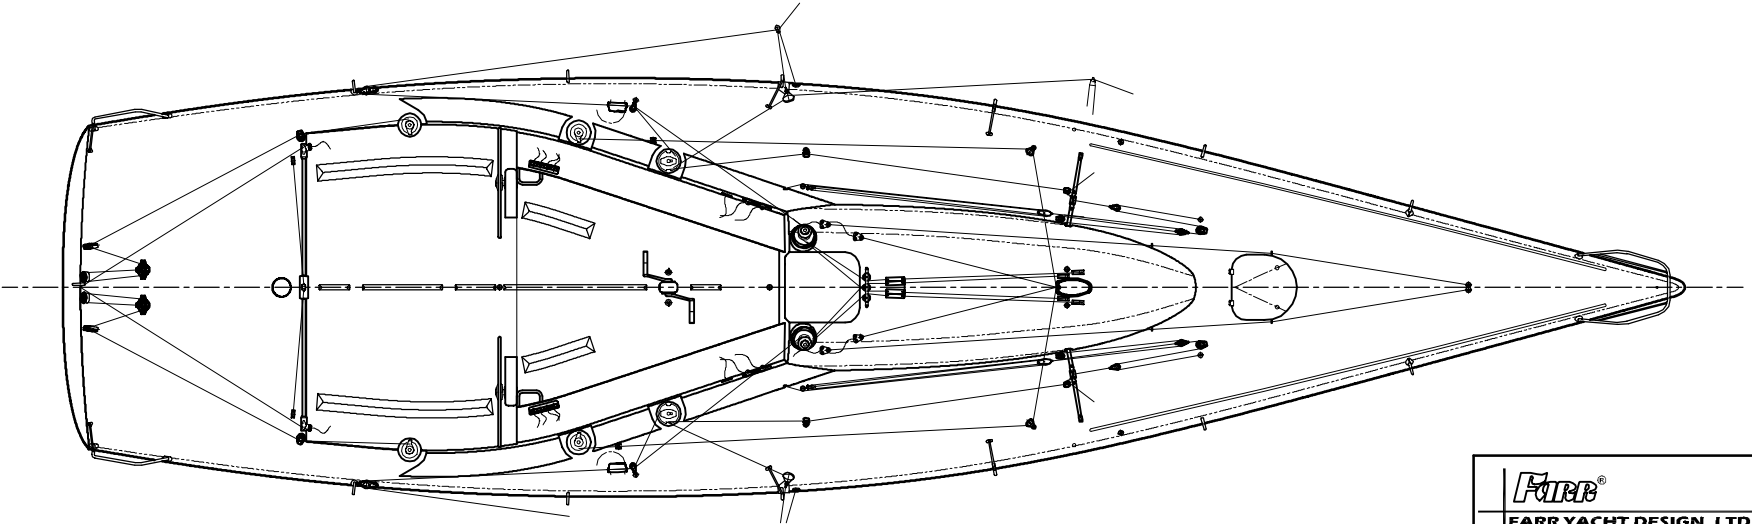

COPYRIGHT

 FARR YACHT DESIGN, LTD.	
IMS CRUISER/RACER	
© 3/17/00	
SCALE	NOT TO SCALE
DESIGN No.	467
TITLE	PROMO DECK
DRAWING No.	467 PR 110