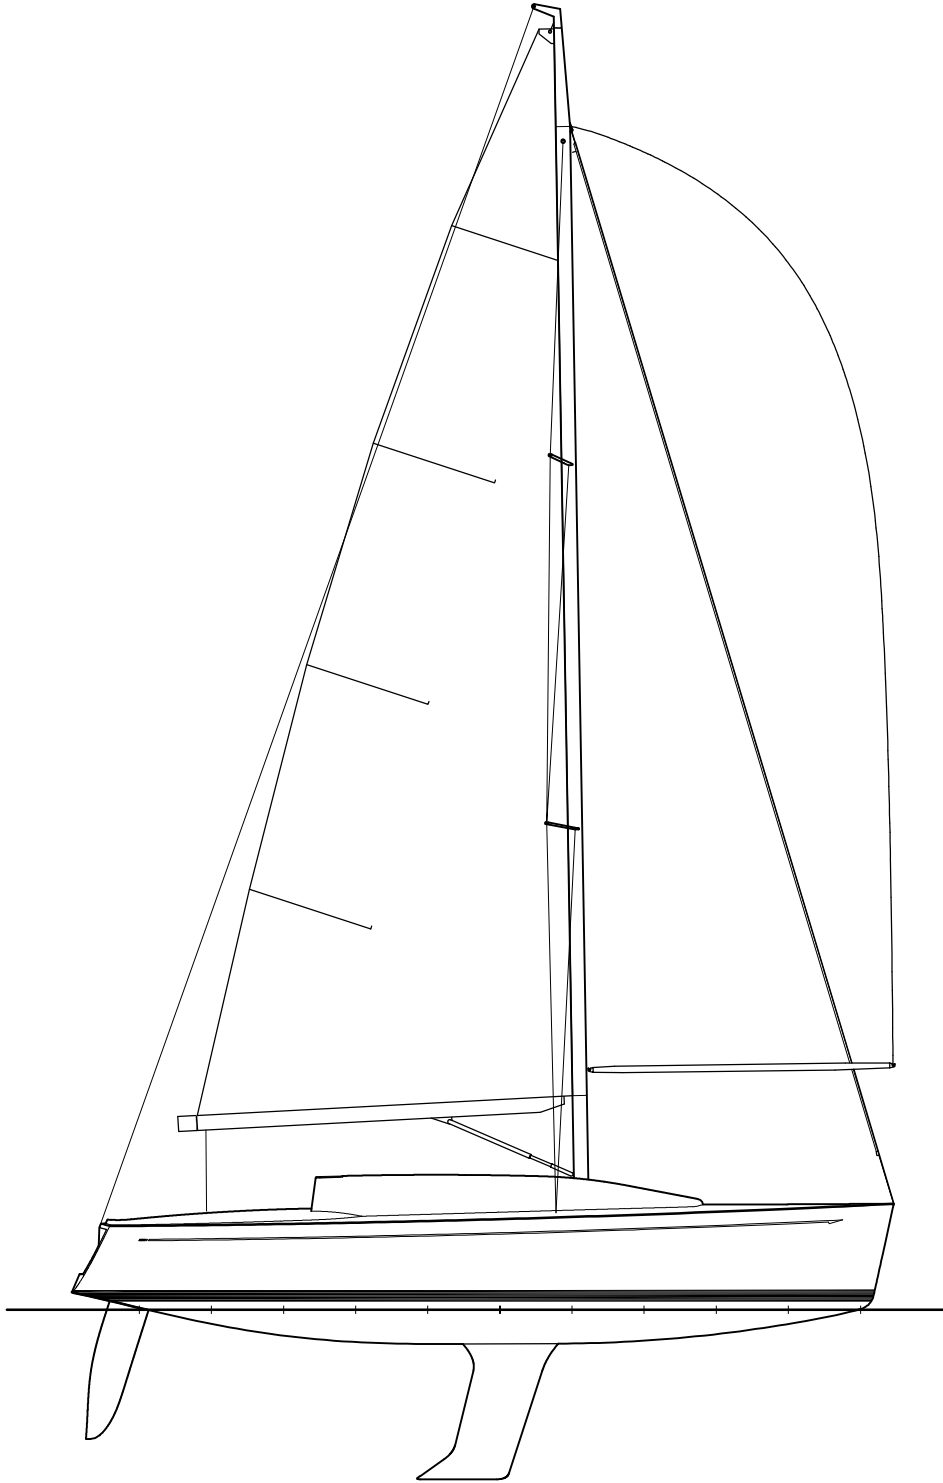

COPYRIGHT

 FARR FARR YACHT DESIGN, LTD.	
BENETEAU 36.7 DESIGN #466	
© 08/08/03	
SCALE NOT TO SCALE	DESIGN No. 466
TITLE SAIL PLAN	DRAWING No. 466 PR 111