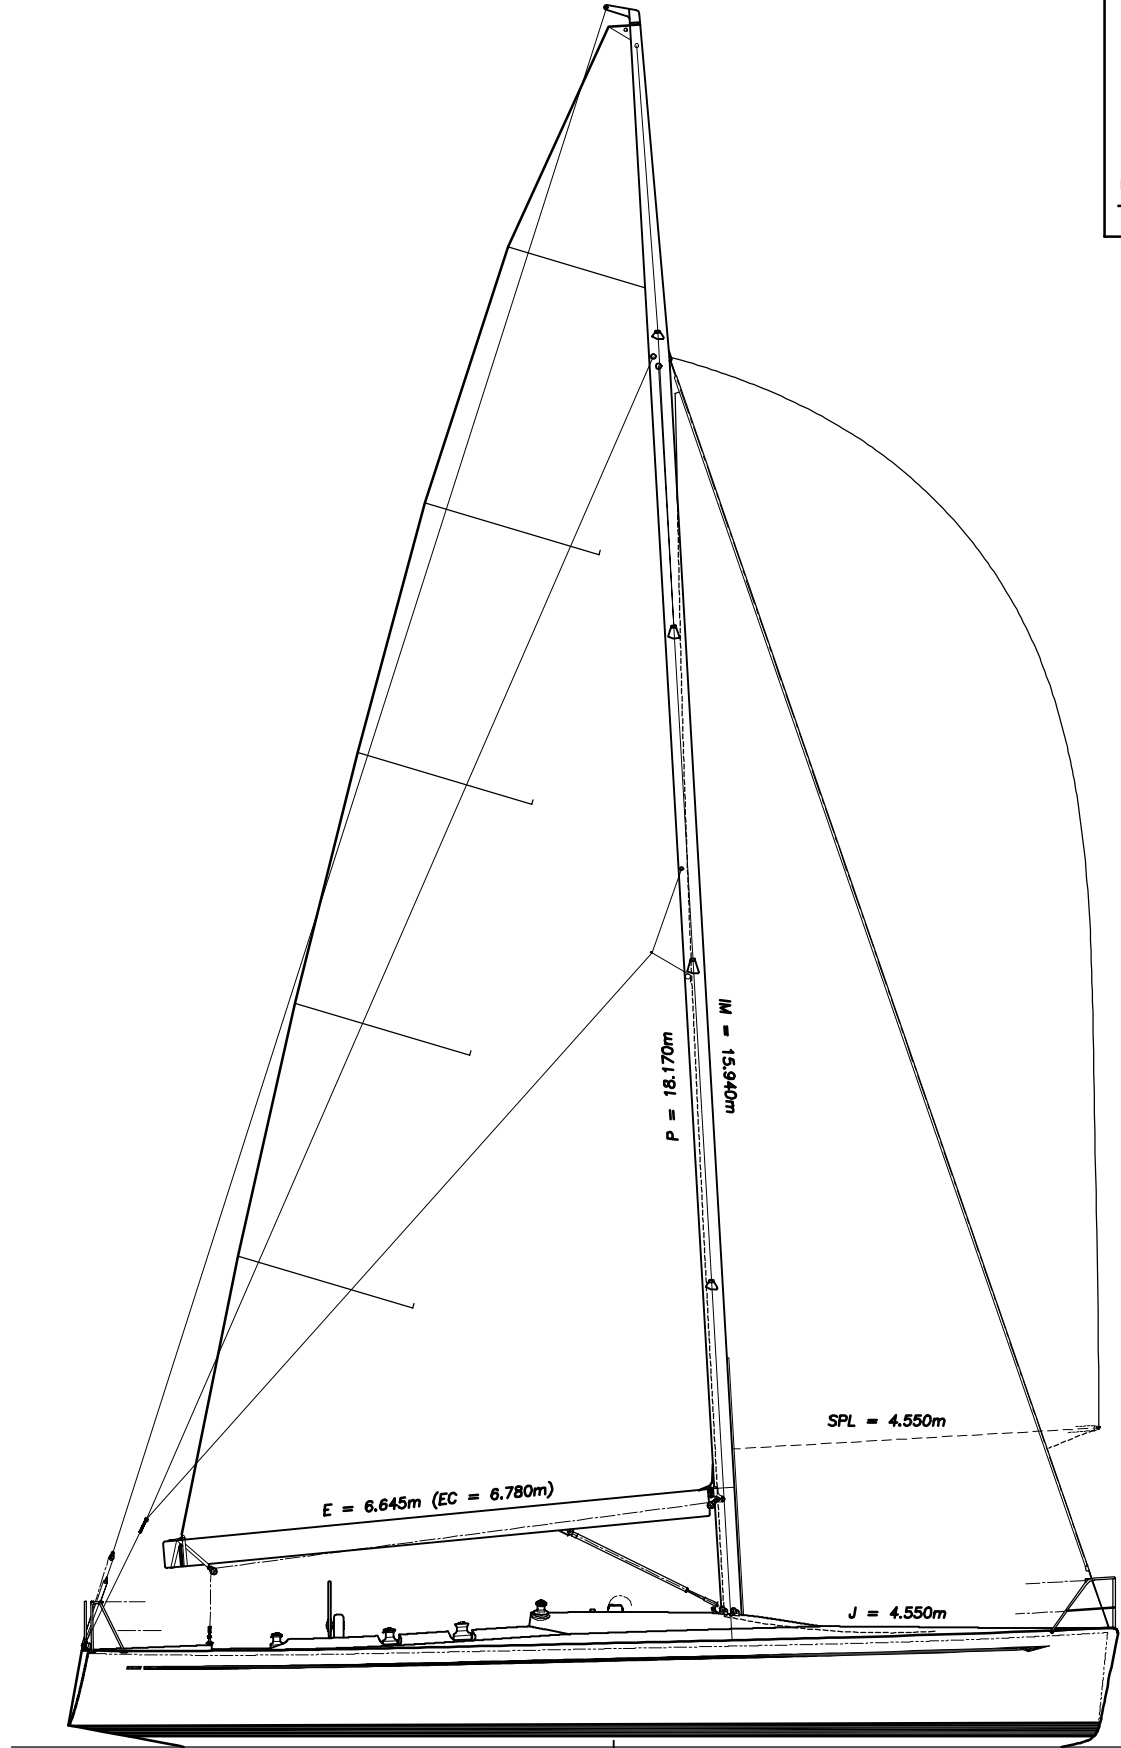

COPYRIGHT

FARR YACHT DESIGN, LTD.

42ft. IMS CRUISER/RACER

© 3/22/00

SCALE NOT TO SCALE DESIGN No. 443

TITLE PROMO SAIL PLAN DRAWING No. 443 PR 111