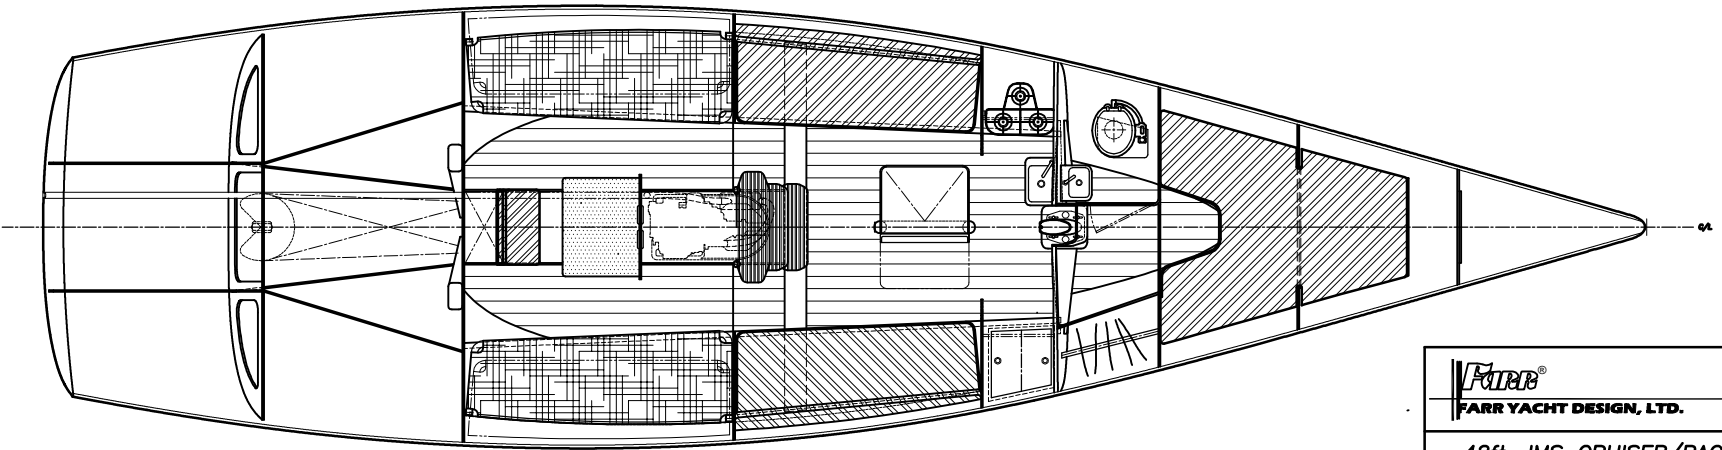

COPYRIGHT

 FARR YACHT DESIGN, LTD.	
42ft. IMS CRUISER/RACER	
© 3/21/00	
SCALE NOT TO SCALE	DESIGN No. 443
TITLE PROMO INTERIOR	DRAWING No. 443 PR 109