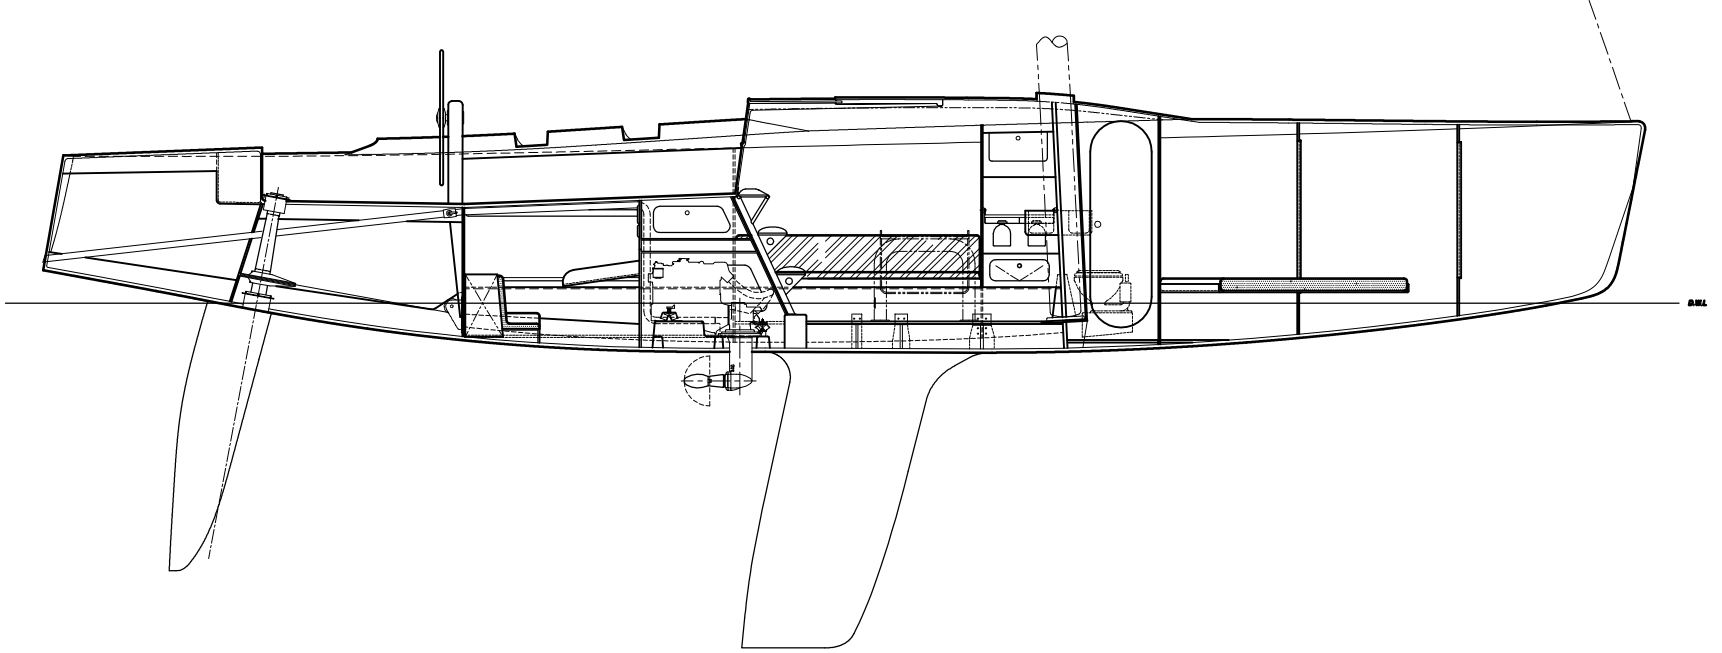

COPYRIGHT

 FARR YACHT DESIGN, LTD.	
42ft. IMS CRUISER/RACER	
© 3/21/00	
SCALE NOT TO SCALE	DESIGN No. 443
TITLE PROMO INTERIOR	DRAWING No. 443 PR 109