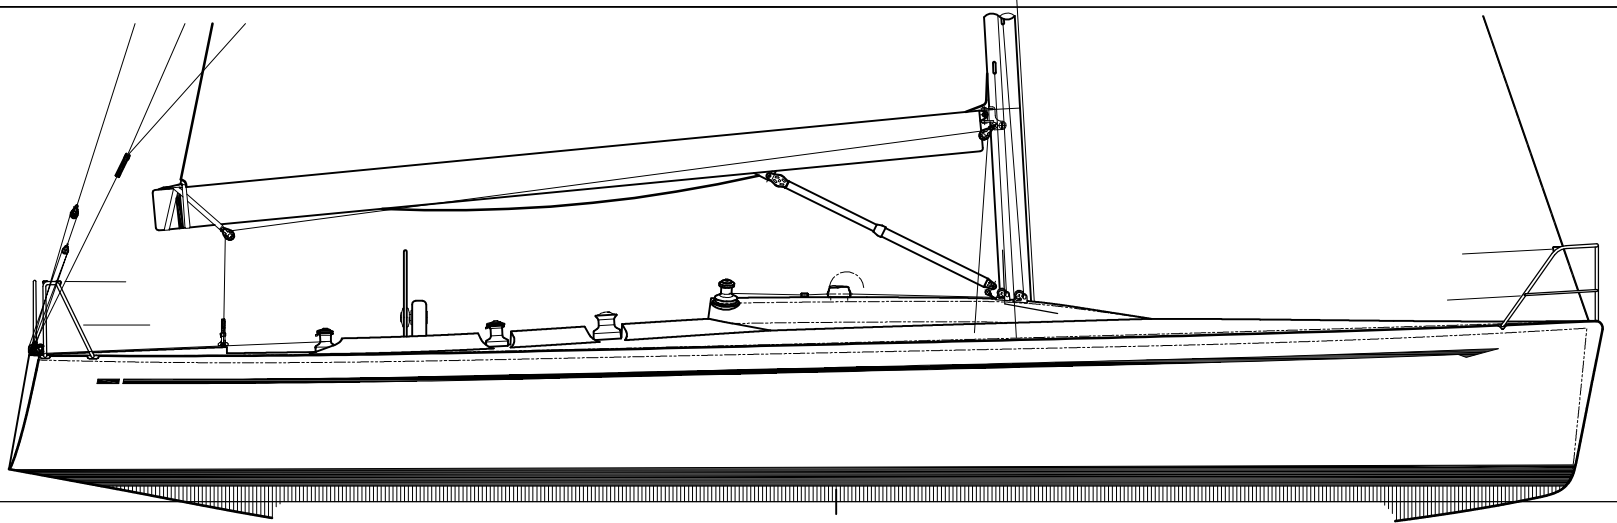

COPYRIGHT

 FARR YACHT DESIGN, LTD.	
42ft. IMS CRUISER/RACER	
© 3/17/00	
SCALE	NOT TO SCALE
DESIGN No.	443
TITLE	PROMO DECK
DRAWING No.	443 PR 110