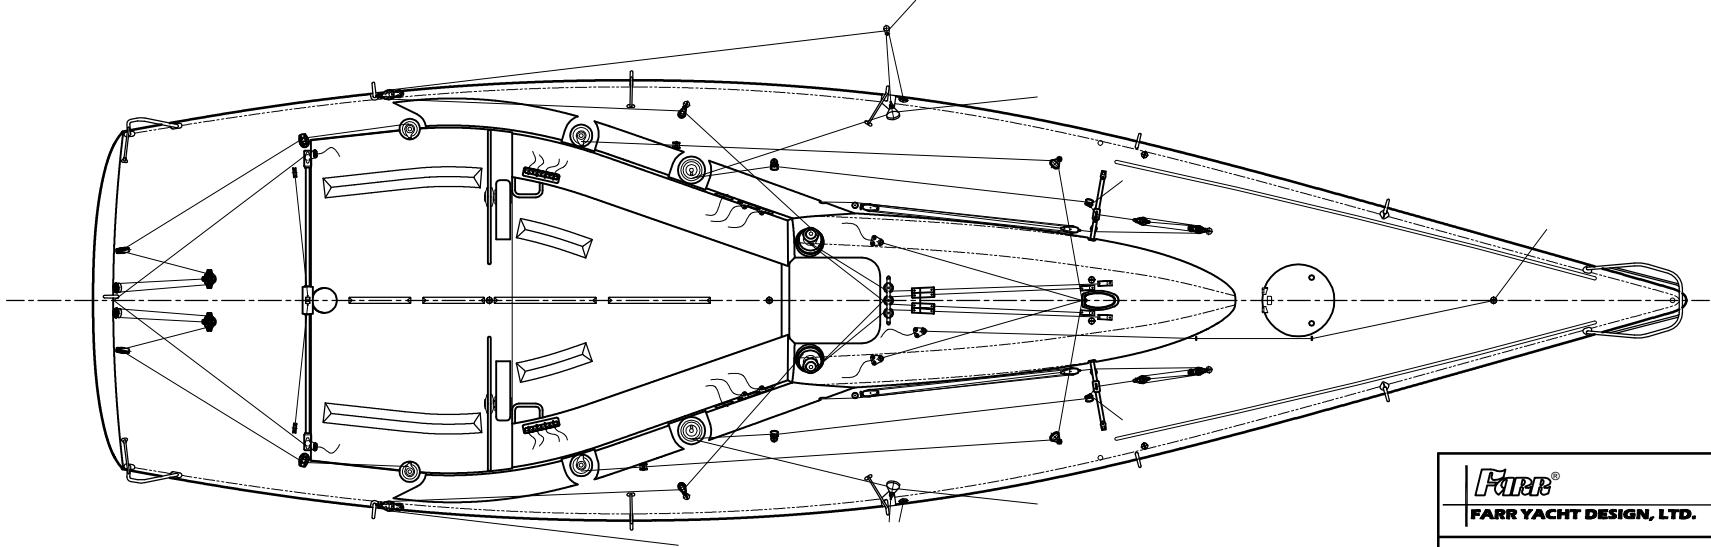

COPYRIGHT

 FARR YACHT DESIGN, LTD.	
42ft. IMS CRUISER/RACER	
© 3/17/00	
SCALE	NOT TO SCALE
DESIGN No.	443
TITLE	PROMO DECK
DRAWING No.	443 PR 110