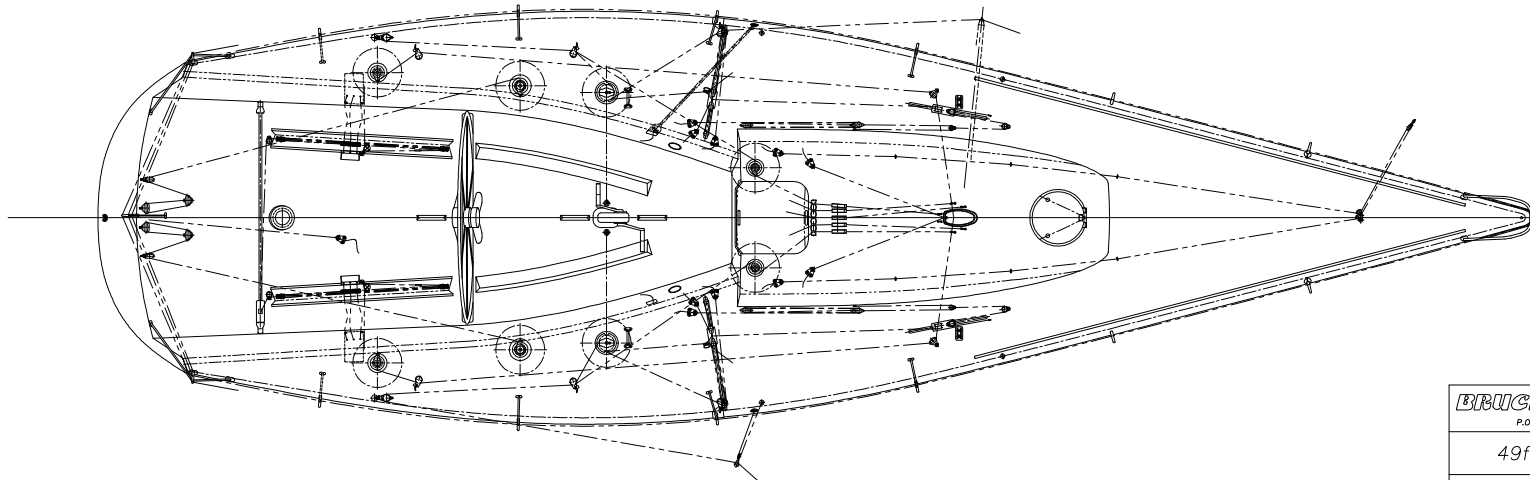

COPYRIGHT

**BRUCE FARR**® AND ASSOC., INC.  
P.O. BOX 4964 ANNAPOLIS, MD. 21403, U.S.A.

49ft IMS RACING YACHT

© 5-16-97

SCALE	NOT TO SCALE	DESIGN No.	411
TITLE	PROMOTIONAL DECK LAYOUT	DRAWING No.	PROMDECK