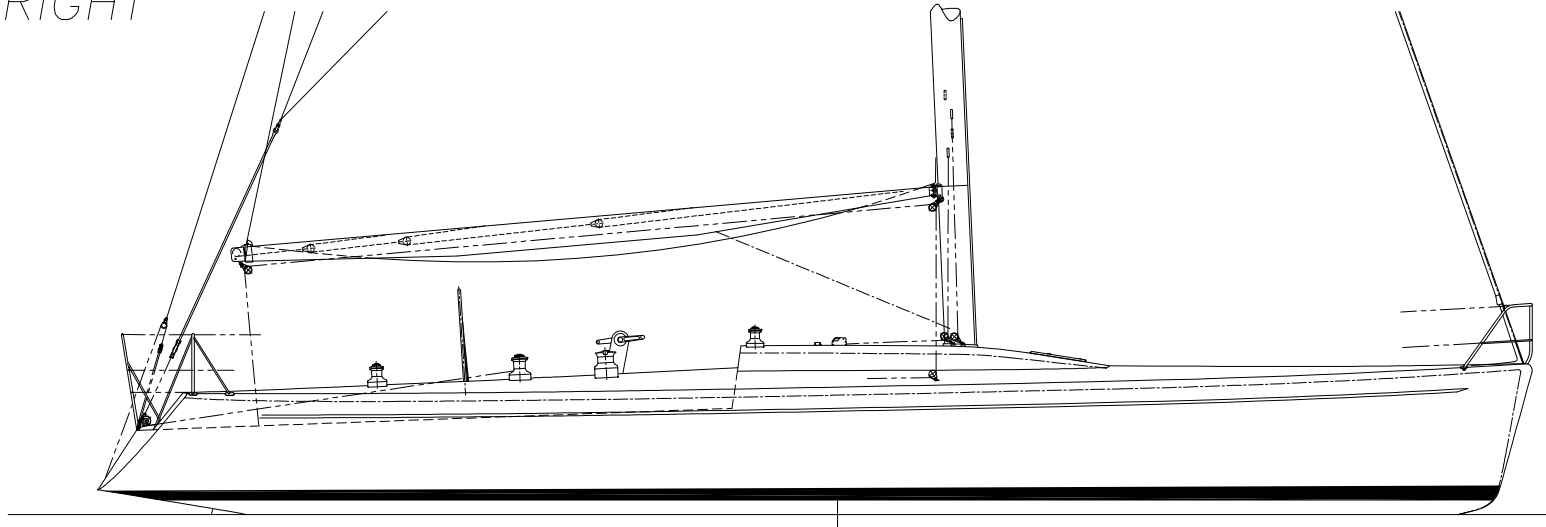

COPYRIGHT

**BRUCE FARR**® AND ASSOC., INC.  
P.O. BOX 4964 ANNAPOLIS, MD. 21403, U.S.A.

49ft IMS RACING YACHT

© 5-16-97

SCALE	NOT TO SCALE	DESIGN No.	411
TITLE	PROMOTIONAL DECK LAYOUT	DRAWING No.	PROMDECK