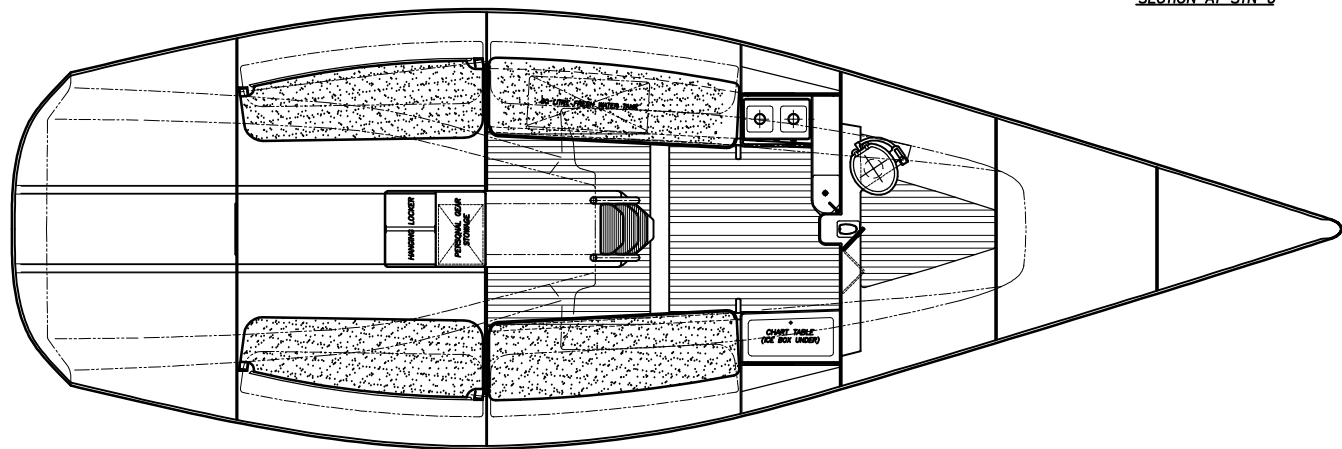

SECTION AT STN. 6

BOUCE WOOD® AND ASSOC., INC.	
P.O. BOX 4984 ANNAPOLIS, MD. 21403, U.S.A.	
34 FT IMS RACING YACHT	
SCALE: NOT TO SCALE	DESIGN: 333
TITLE: PROMOTIONAL INTERIOR	COPYRIGHT: 27 APRIL 1985
DRAWN BY: JPD	PROJECT: PROMNTR